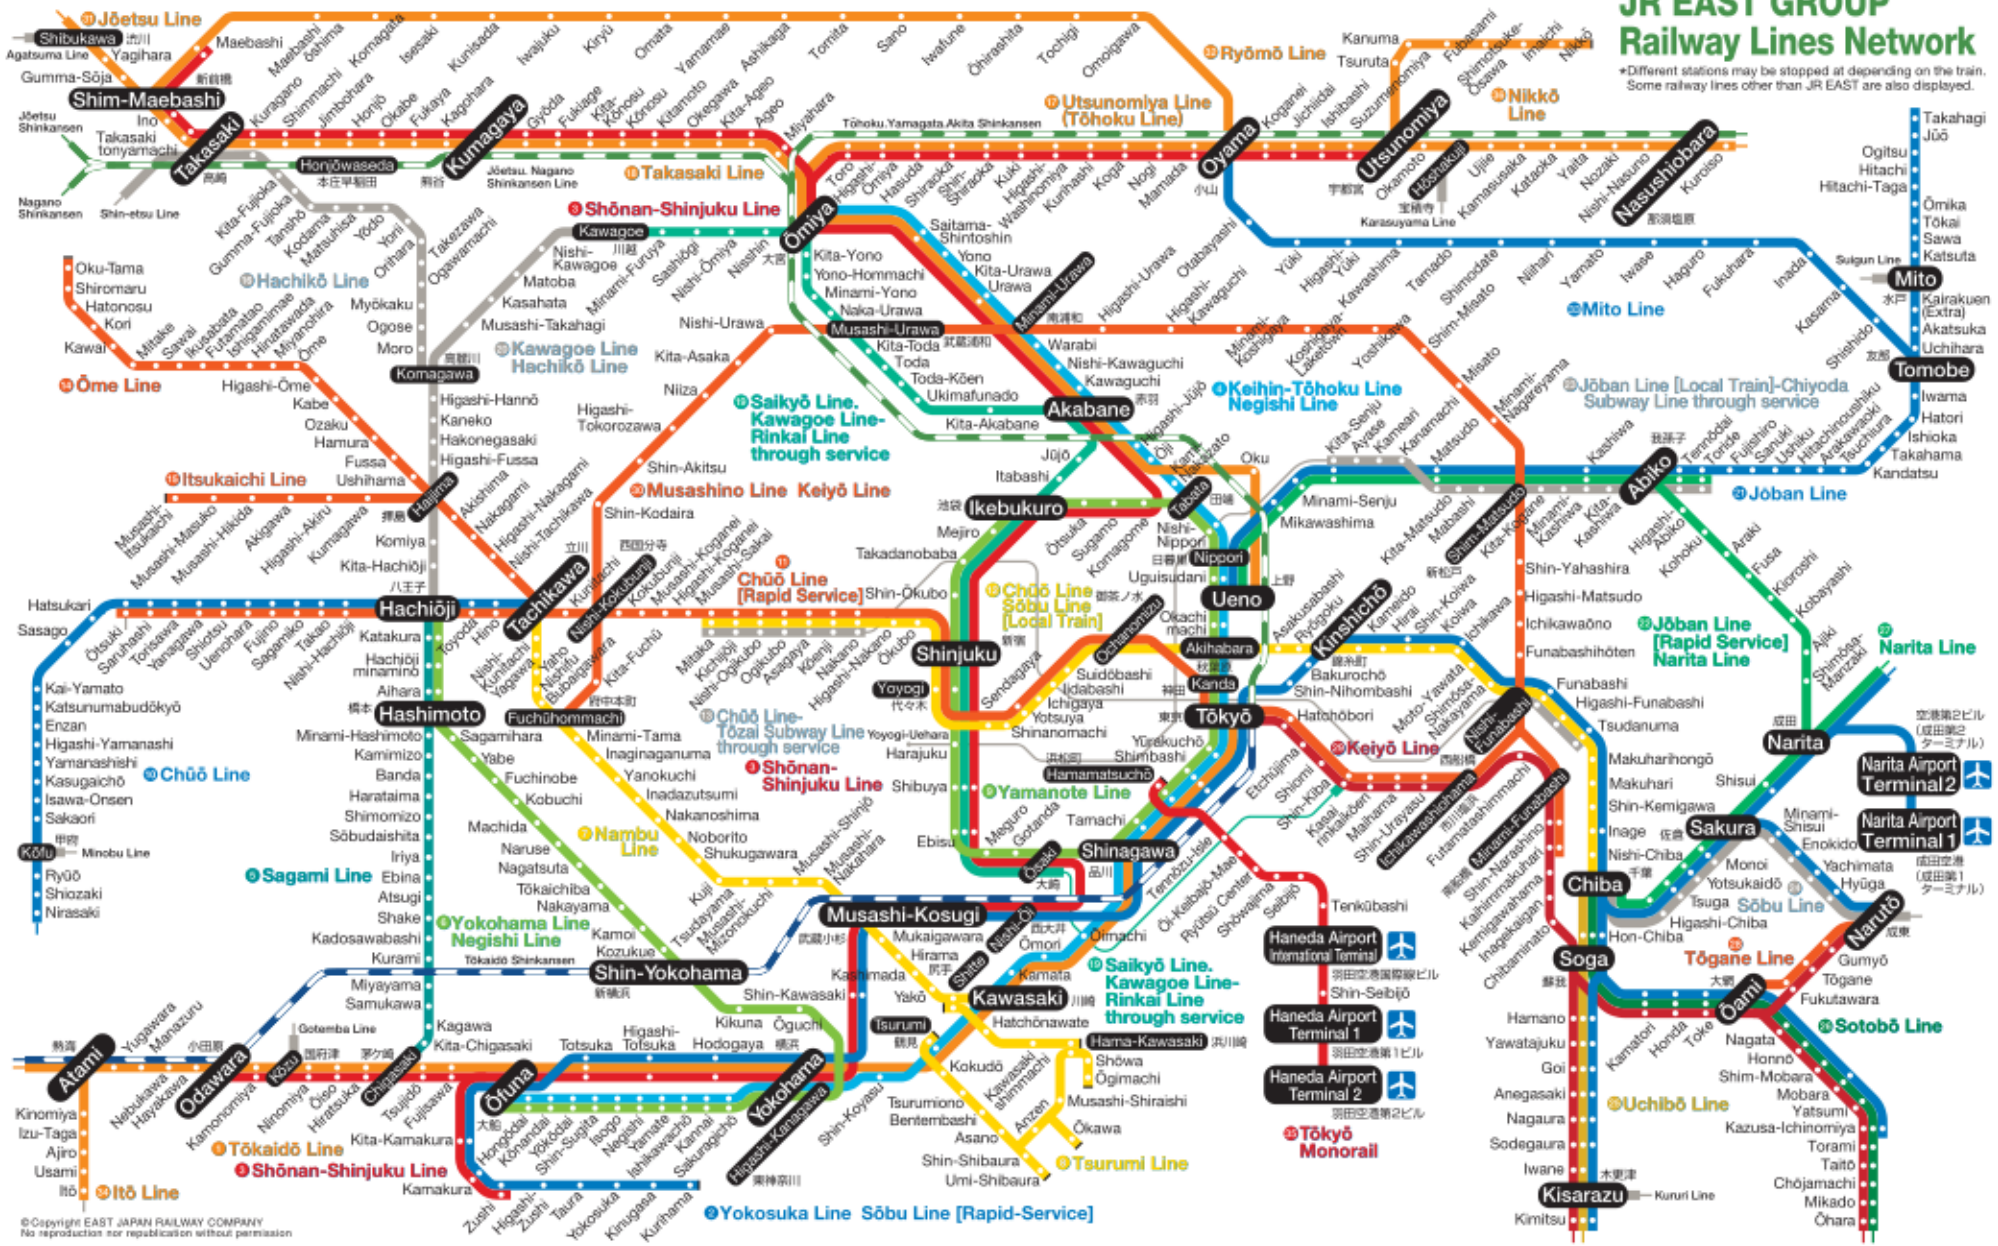

JR EAST GROUP Railway Lines Network

- Tōkaidō Line
- Tsurumi Line
- Jōban Line [Rapid Service] Narita Line
- Keiō Line
- Yokosuka Line Sōbu Line [Rapid Service]
- Yamanote Line
- Jōban Line [Local Train]-Chiyoda Subway Line through service
- Musashino Line Keiō Line
- Shōnan-Shinjuku Line
- Chūō Line
- Sōbu Line
- Jōetsu Line
- Chūō Line [Rapid Service]
- Utsunomiya Line (Tōhoku Line)
- Ryōmō Line
- Chūō Line Sōbu Line [Local Train]
- Takasaki Line
- Mito Line
- Chūō Line-Tōzai Subway Line through service
- Saikyō Line. Kawagoe Line-Rinkai Line through service
- Itō Line
- Kawagoe Line Hachikō Line
- Sagami Line
- Jōban Line
- Yokohama Line Negishi Line
- Tōkyō Monorail
- Nambu Line
- Tōgane Line
- Nikkō Line